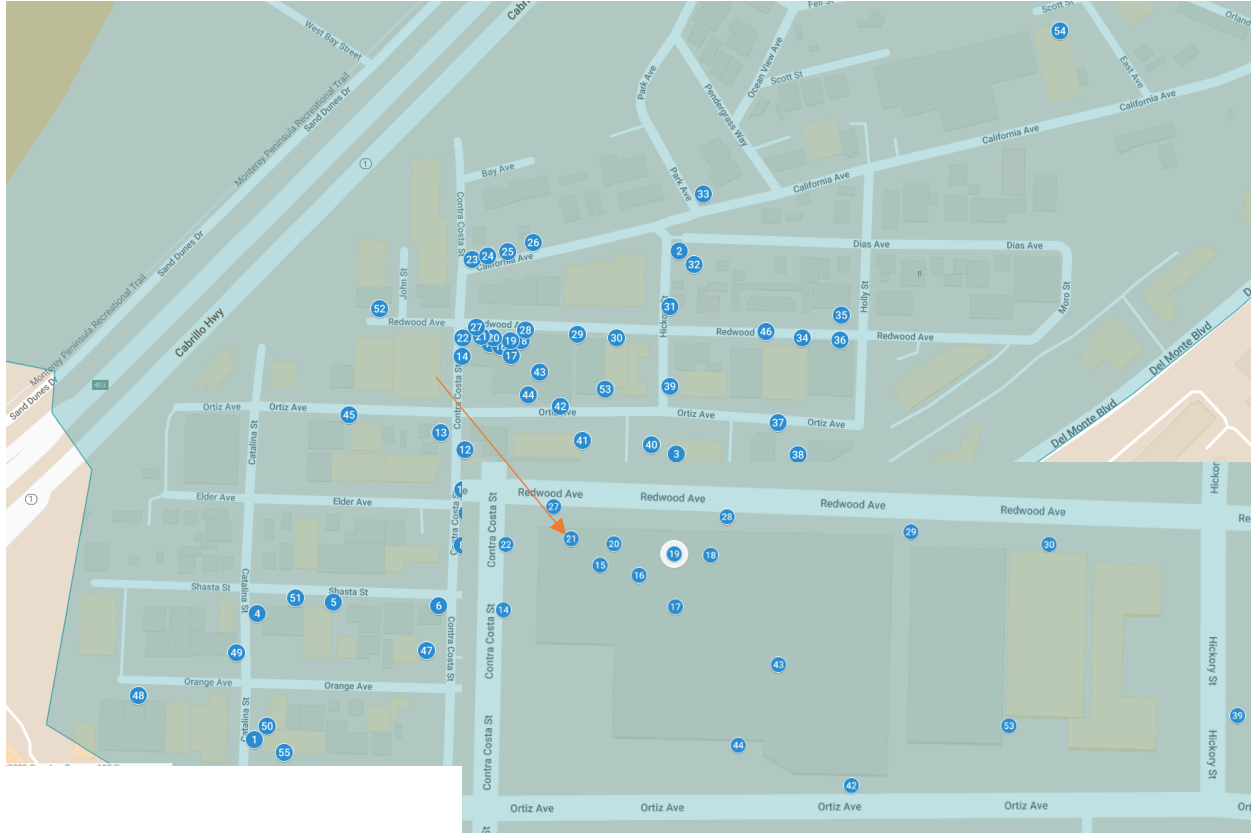

# SANDCITY

California

- 1 Hanif Wondir 2 Sand City Community Garden 3 Post No Bills Craft Beer House 4 JB Snyder + Josh Wigg
- 5 Jose Ortiz + Armando Silva 6 John Van Horn + Kaitlin Ziesmer 7 Pat Milbery + Frank Sign
- 8 Nychos + The Art of Chase 9 Hannah Eddy + Amanda Valdes 10 11 Unknown 12 Free Library 13 Libby Sofer
- 14 Pat Milbery 15 We.Collab Wall 16 Bryan Gage + Paul Richmond 17 Justin Lupien + Mike Mattox
- 18 Lisa Haas + Maryia Crabbe + Cassidy Vincent 19 Hiero Veiga 20 21 Matt Floriani + Alberto Vazquez + Megan Goodwin
- 22 AugiWK + Jessica Carmen 23 Sandlot Dino 24 25 26 K.D. Brandt Schwartz 27 Pat Milbery
- 28 Bryan Gage + Kenton Hoppas 29 Basic Lee + Philip Coupet 30 Jess Soriano + Rachel Corvese
- 31 32 Krimp Fuente 33 40 45 Greg Hawthorne 34 Jimbo Phillips + Pat Milbery + Maxfield Bala
- 35 Casey Kawaguchi + Nathan Brown 36 Hiero Veiga + Thomas Evans 37 38 Frank Signs + Jake + Mr. Kim
- 39 Margaret Ghodsi + Eleen Auvil 41 Maxfield Bala + Hannah Brimer + Pat Milbery 42 West End Collab
- 43 Adam Gota + Anthony Jimenez + Taylor Paige
- 44 Gerardo Zambrano + Natalla Corazza + Arsenio Baca + Art De Sevilla + Avelino Hernandez 46 Leon Keer + Massina
- 47 Stevie Shao + George Rose 48 Kyle Sanders + Erika Rosendale 49 Adele Renault + PREF 50 Schoph + Loraine Moti
- 51 Imagine + WOES 52 Pat Milbery + Erik Burke 53 Taylor Reinhold 54 Salvation Army Mural 55 Sweet Elena's Bakery & Café